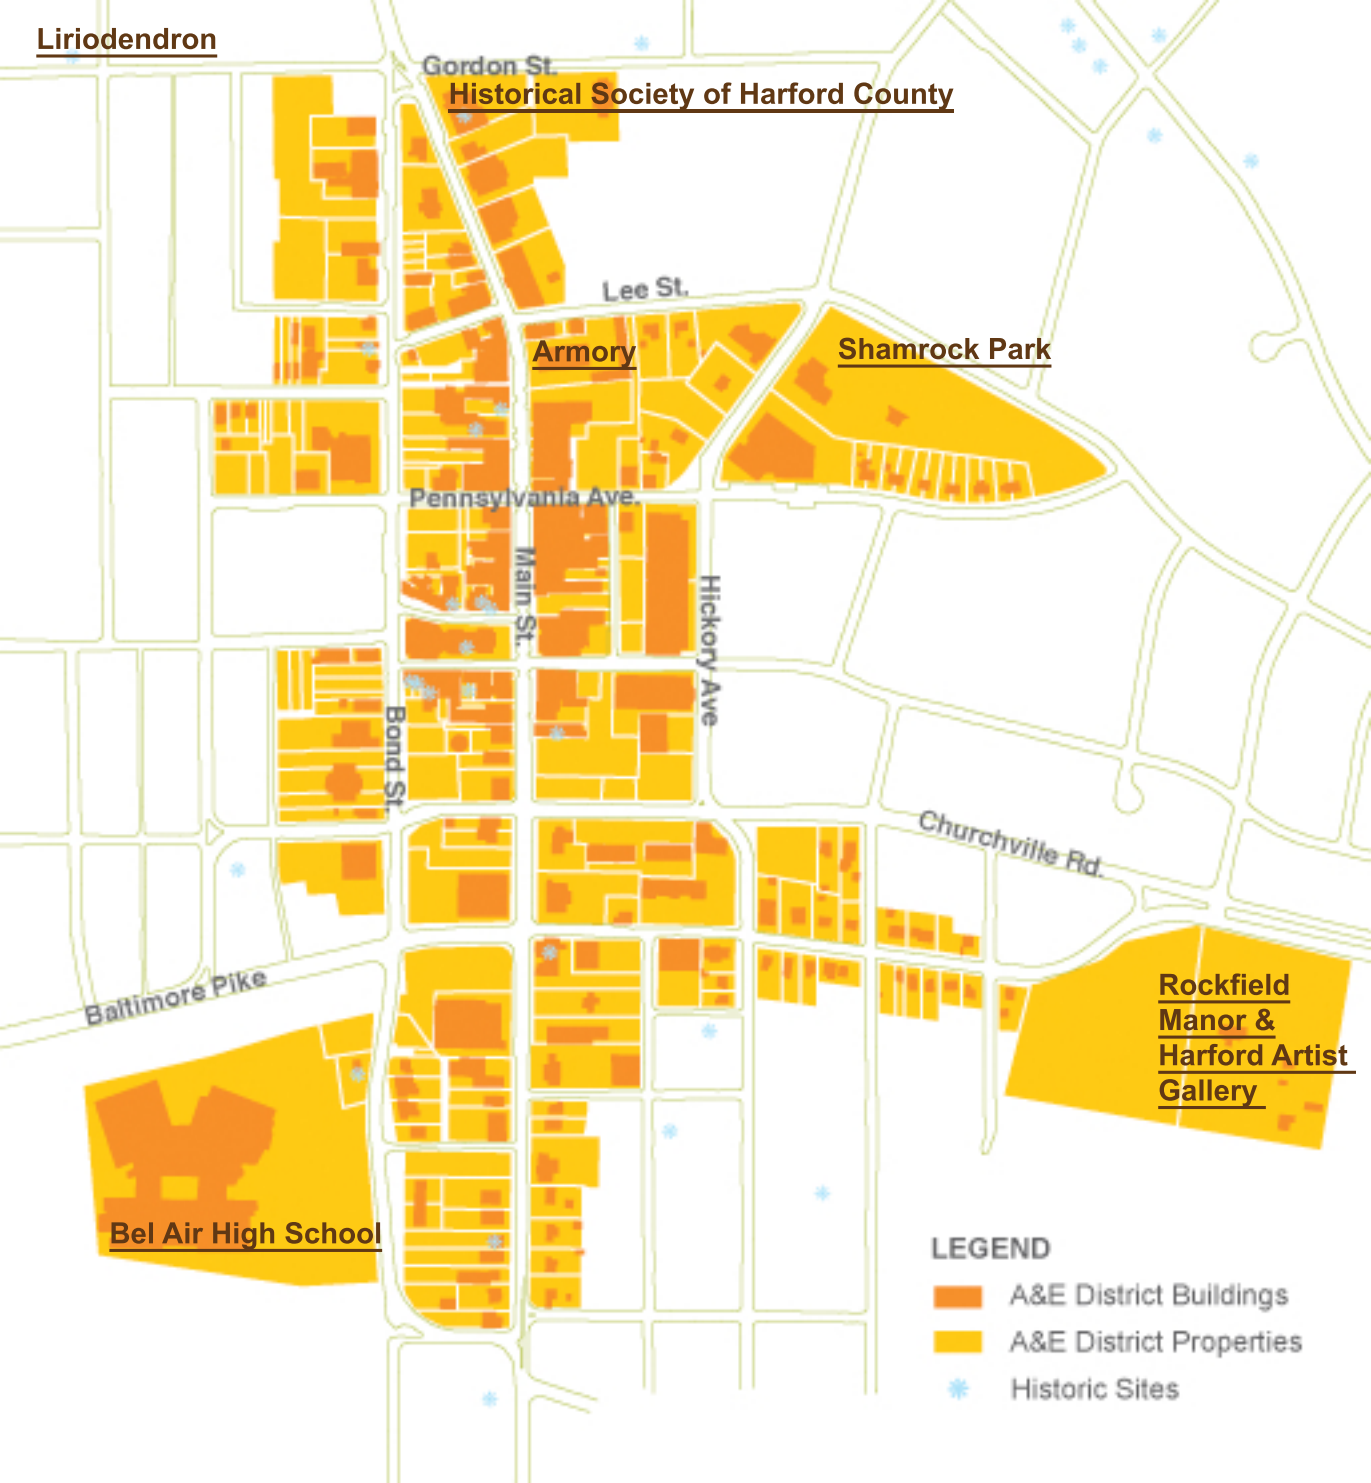

Liriodendron

Gordon St.

Historical Society of Harford County

Lee St.

Armory

Shamrock Park

Pennsylvania Ave.

Main St.

Hickory Ave.

Bond St.

Churchville Rd.

Baltimore Pike

Bel Air High School

Rockfield
Manor &
Harford Artist
Gallery

LEGEND

-  A&E District Buildings
-  A&E District Properties
-  Historic Sites